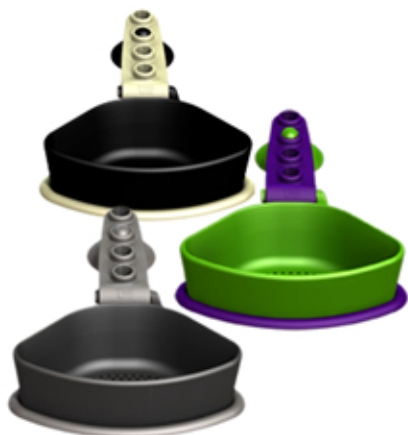

Tidi™

"It's all in the name..."

The Sink Bin

This unique and patented product is the solution to blocked kitchen sinks all over the world

Left over cereal, dinner waste and tea bags are poured/placed in the Sink Bin, allowing any liquids present to flow through the allocated holes and down the drain while any excess solid waste remains in the Sink Bin, separating liquids from solids.

Installation takes just seconds by means of a specially designed suction cup.

The Sink Bin comes with a stylish lid to hide any waste, which cleverly attaches to the base of the product preventing any dripping when taking it from sink to rubbish bin for emptying.

Product dimensions: H 100mm x W 145mm x D 52mm
 Capacity: 1 Litre
 Box Dimensions: H 175mm x W 185mm x D 57mm
 Carton dimensions: H 210mm x W 355mm x D 240mm
 Product Colours: Classic: 2 tone grey, Country: Cream and black. Contemporary: Green and purple
 Country of manufacture: China

Materials: ABS, silicone
 Recyclable: Yes
 Packaging: PET clamshell
 Recyclable: Yes

6405	Sink Bin Classic	ctrn qtn 6	Barcode
	Country		5391517780079
	Contemp'ry		5391517780116 5391517780123